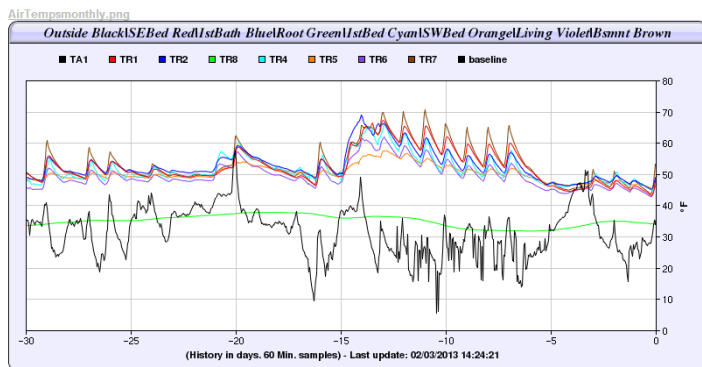

Vermont
Energy Investment
Corporation

Ethan Goldman

Intelligent Efficiency

Hour-by-Hour Energy Usage
■ Total

Commercial and Industrial Submetering

High Pressure Line - Compiled Pressure and Power

Emerging Low-cost Options for Small Business and Residential