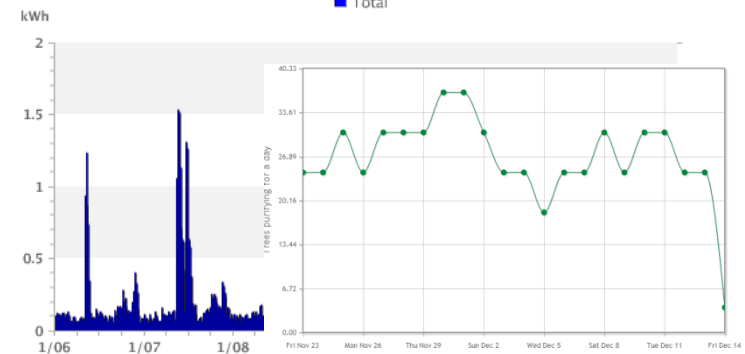

Vermont
Energy Investment
Corporation

Ethan Goldman

Intelligent Efficiency

Hour-by-Hour Energy Usage
■ Total

Commercial and Industrial Submetering

High Pressure Line - Compiled Pressure and Power

Emerging Low-cost Options for Small Business and Residential