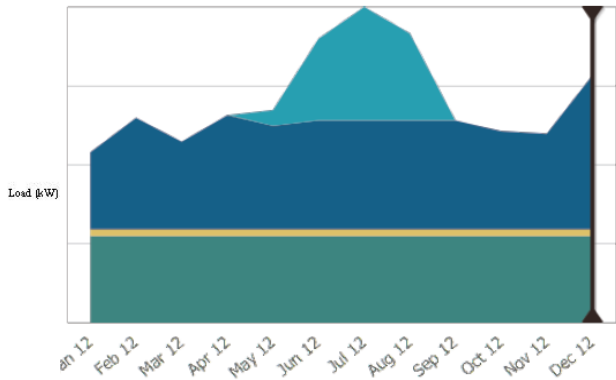

Vermont
Energy Investment
Corporation

Ethan Goldman

Intelligent Efficiency

Hour-by-Hour Energy Usage
■ Total

Commercial and Industrial Submetering

High Pressure Line - Compiled Pressure and Power

Emerging Low-cost Options for Small Business and Residential