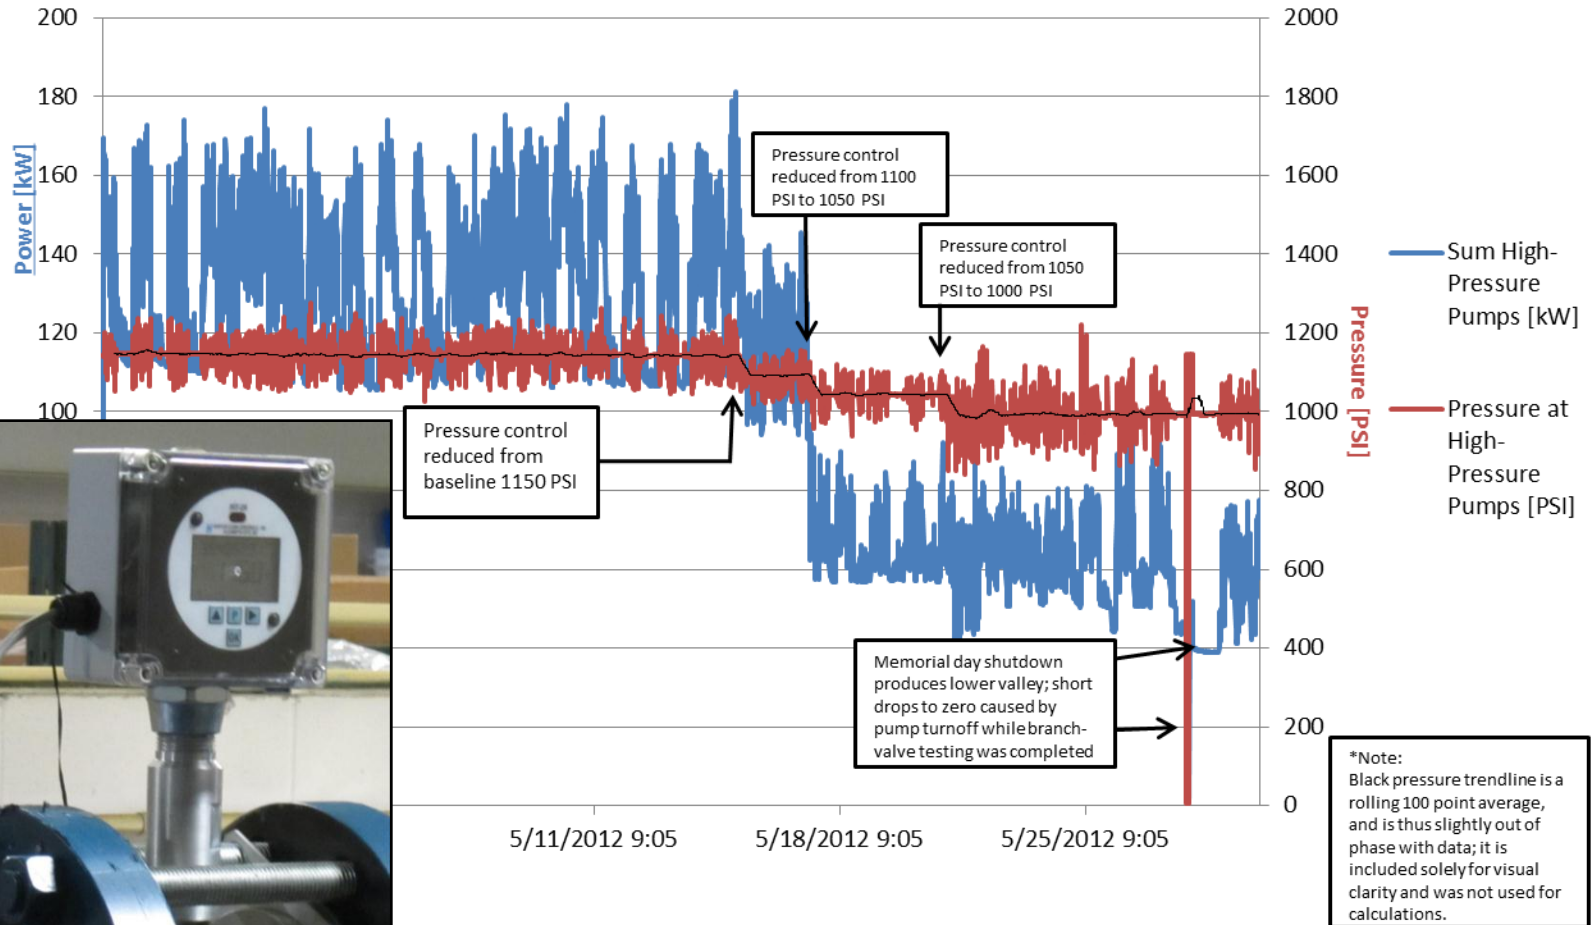

Vermont
Energy Investment
Corporation

Ethan Goldman

Intelligent Efficiency

Hour-by-Hour Energy Usage
■ Total

Commercial and Industrial Submetering

High Pressure Line - Compiled Pressure and Power

Emerging Low-cost Options for Small Business and Residential