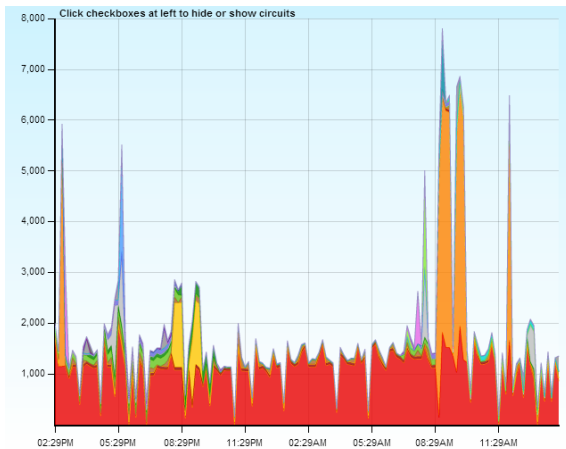

Vermont
Energy Investment
Corporation

Ethan Goldman

Intelligent Efficiency

Hour-by-Hour Energy Usage
■ Total

Commercial and Industrial Submetering

High Pressure Line - Compiled Pressure and Power

Emerging Low-cost Options for Small Business and Residential